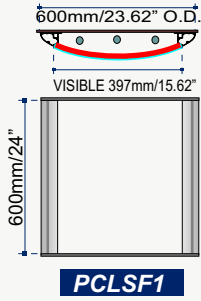

PC-LITE CONVEX ILLUMINATED SIGNS

WALL SINGLE SIDED SIGNS

PCLD600

DOUBLE SIDED PYLONS

FLOOR MOUNTED
FREE STANDING

PCLD600

DOUBLE SIDED PYLONS WITH DIVIDER

FLOOR MOUNTED
FREE STANDING