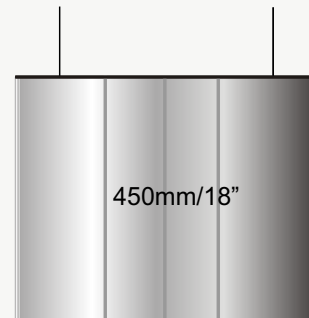

PCSUSECS12
PCSUSECW12