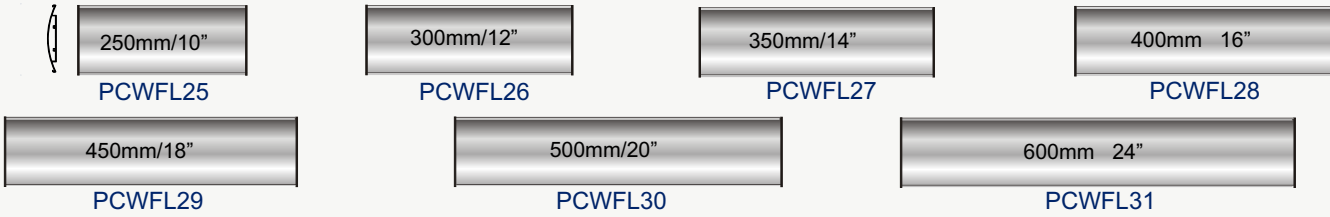

**PC-60** 60mm 2.36" **LANDSCAPE** INSERT SIZE 57.5mm 2.26"

**PC-80** 80mm 3.14" **LANDSCAPE** INSERT SIZE 77.5mm 3.05"

**PC-100** 100mm 3.93" **LANDSCAPE** INSERT SIZE 97.5mm 3.84"

**PC-120** 120mm 4.72" Landscape INSERT SIZE 117mm 4.61"

**PC-150** 150mm 5.90" Landscape INSERT SIZE 147mm 5.79"

**PC-200** 200mm 7.87" Landscape INSERT SIZE 196mm 7.72"

**PC-LET** 221mm 8.70" Landscape INSERT SIZE 217mm 8.54"

**PC-300** 300mm 11.81" Landscape INSERT SIZE 297mm 11.69"