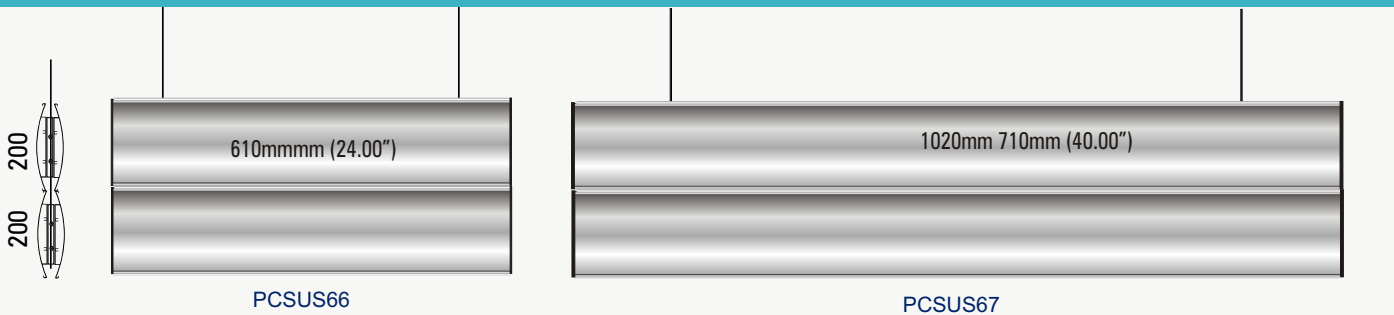

## SUSPENDED 2 ROWS

**PC-60** 60mm 2.36" **LANDSCAPE** INSERT SIZE 57.5mm 2.26"

**PC-80** 80mm 3.14" **LANDSCAPE** INSERT SIZE 77.5mm 3.05"

**PC-100** 100mm 3.93" **LANDSCAPE** INSERT SIZE 97.5mm 3.84"

**PC-120** 120mm 4.72" **LANDSCAPE** **INSERT SIZE 117mm 4.61"**

**PC-150** 150mm 5.90" **LANDSCAPE** **INSERT SIZE 147mm 5.79"**

**PC-200** 200mm 7.87" **LANDSCAPE** **INSERT SIZE 196mm 7.72"**

**PC-LET** 221mm 8.70" **LANDSCAPE** **INSERT SIZE 217mm 8.50"**

**PC-60** 60mm 2.36" **LANDSCAPE** **INSERT SIZE 57.5mm 2.26"**