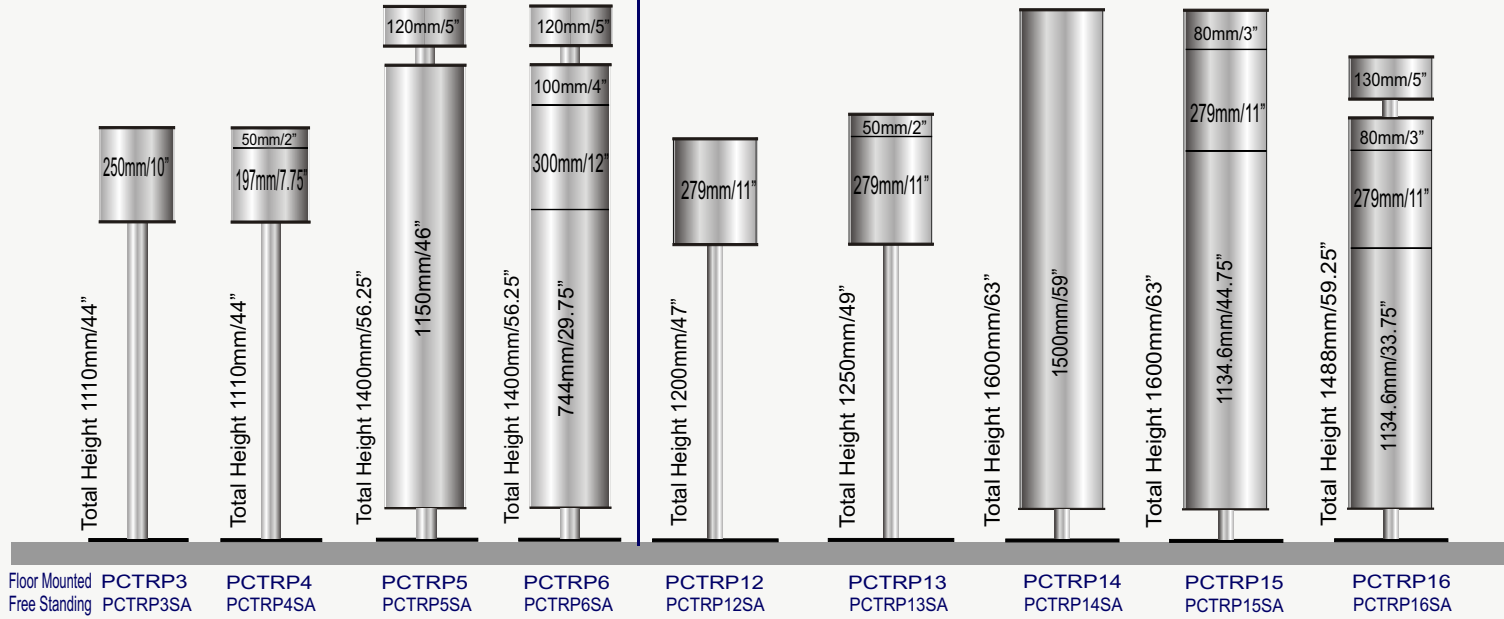

PC-200 200mm 7.87" INSERT SIZE 196mm 7.72"

PC-LET 221mm 8.70" INSERT SIZE 217mm 8.50"