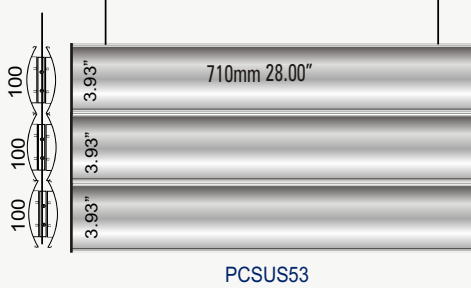

## SUSPENDED 2 ROWS

**PC-60** 60mm 2.36" **LANDSCAPE** INSERT SIZE 57.5mm 2.26"

**PC-80** 80mm 3.14" **LANDSCAPE** INSERT SIZE 77.5mm 3.05"

**PC-100** 100mm 3.93" **LANDSCAPE** INSERT SIZE 97.5mm 3.84"

**PC-120** 120mm 4.72" **LANDSCAPE** **INSERT SIZE 117mm 4.61"**

**PC-150** 150mm 5.90" **LANDSCAPE** **INSERT SIZE 147mm 5.79"**

**PC-200** 200mm 7.87" **LANDSCAPE** **INSERT SIZE 196mm 7.72"**

**PC-LET** 221mm 8.70" **LANDSCAPE** **INSERT SIZE 217mm 8.50"**

**PC-60** 60mm 2.36" **LANDSCAPE** **INSERT SIZE 57.5mm 2.26"**

**PC-80** 80mm 3.14" **LANDSCAPE** **INSERT SIZE 77.5mm 3.05"**

**PC-100** 100mm 3.93" **INSERT SIZE 97.5mm 3.84**

**PC-120** 120mm 4.72" **INSERT SIZE 117mm 4.61"**

**PC-150** 150mm 5.90" **INSERT SIZE 117mm 4.61"**