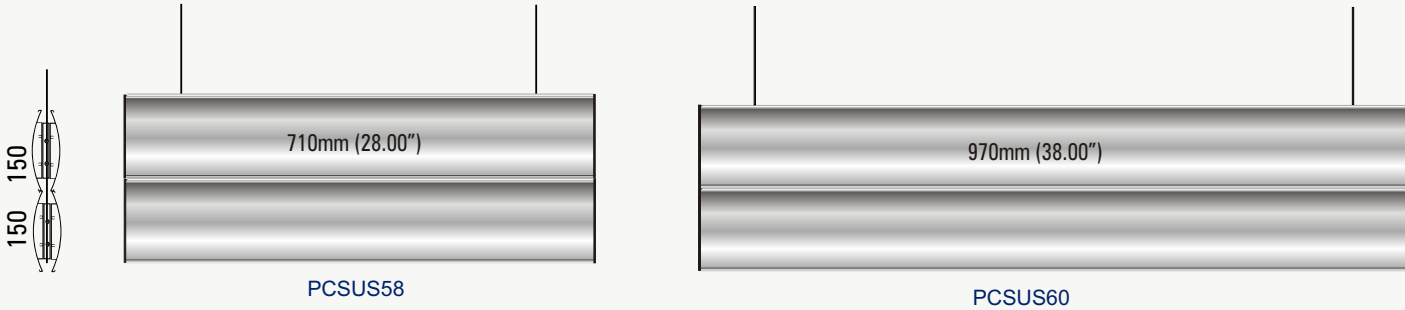

## SUSPENDED 2 ROWS

**PC-60** 60mm 2.36" **LANDSCAPE** INSERT SIZE 57.5mm 2.26"

**PC-80** 80mm 3.14" **LANDSCAPE** INSERT SIZE 77.5mm 3.05"

**PC-100** 100mm 3.93" **LANDSCAPE** INSERT SIZE 97.5mm 3.84"

**PC-120** 120mm 4.72" **LANDSCAPE** **INSERT SIZE 117mm 4.61"**

**PC-150** 150mm 5.90" **LANDSCAPE** **INSERT SIZE 147mm 5.79"**

**PC-200** 200mm 7.87" **LANDSCAPE** **INSERT SIZE 196mm 7.72"**

**PC-LET** 221mm 8.70" **LANDSCAPE** **INSERT SIZE 217mm 8.50"**

**PC-60** 60mm 2.36" **LANDSCAPE** **INSERT SIZE 57.5mm 2.26"**