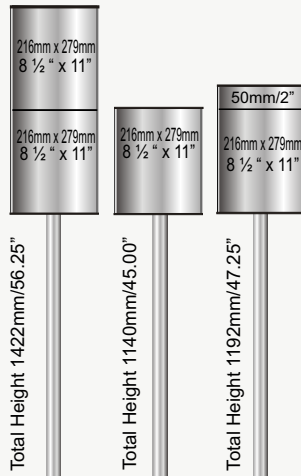

POST SIGN DOUBLE SIDED

AVAILABLE IN WIDE DESIGN ONLY

PC-LET 221mm 8.70"
INSERT SIZE 217mm 8.50"

PC-300 300mm 11.81"
INSERT SIZE 297mm 11.69"

PC-400 400mm 15.74"
INSERT SIZE 396.5mm 15.61"

Floor Mounted Wide PCDSP4 PCDSP5 PCDSP6 PCDSP7 PCDSP8 PCDSP9 PCDSP10 PCDSP11 PCDSP12 PCDSP13 PCDSP14
Free Standing Wide PCDSP4SA PCDSP5SA PCDSP6SA PCDSP7SA PCDSP8SA PCDSP9SA PCDSP10SA PCDSP11SA PCDSP12SA PCDSP13SA PCDSP14SA

PC-500 500mm 19.68"
INSERT SIZE 497.5mm 19.59"

PC-600 600mm 23.62"
INSERT SIZE 597.5mm 23.52"

Floor Mounted Wide PCDSP17 PCDSP18 PCDSP19 PCDSP21 PCDSP24 PCDSP25 PCDSP26
Free Standing Wide PCDSP17SA PCDSP18SA PCDSP19SA PCDSP21SA PCDSP24SA PCDSP25SA PCDSP26SA