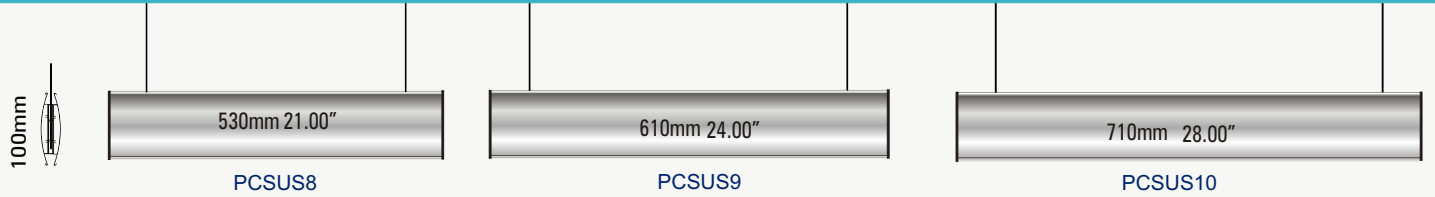

PC-100 100mm 3.93" **LANDSCAPE** **INSERT SIZE 97.5mm 3.84"**