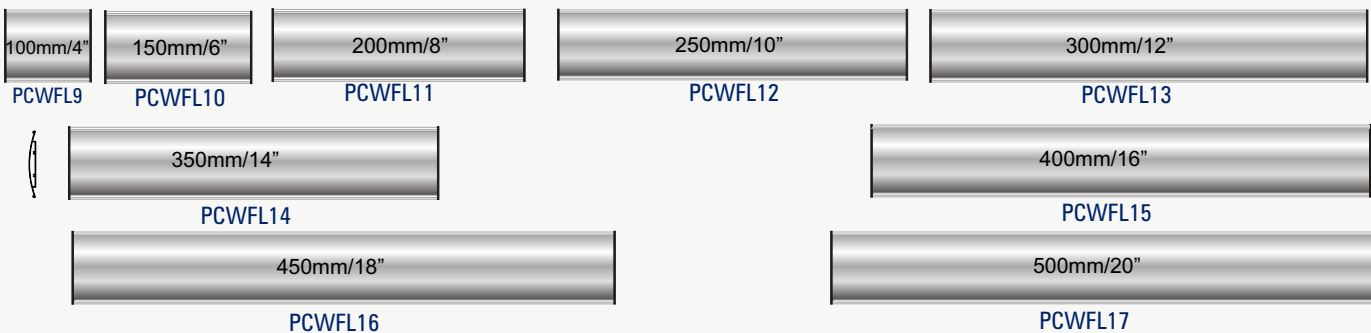

**PC-60** 60mm 2.36" **LANDSCAPE** INSERT SIZE 57.5mm 2.26"

**PC-80** 80mm 3.14" **LANDSCAPE** INSERT SIZE 77.5mm 3.05"

**PC-100** 100mm 3.93" **LANDSCAPE** INSERT SIZE 97.5mm 3.84"

**PC-120** 120mm 4.72" Landscape INSERT SIZE 117mm 4.61"