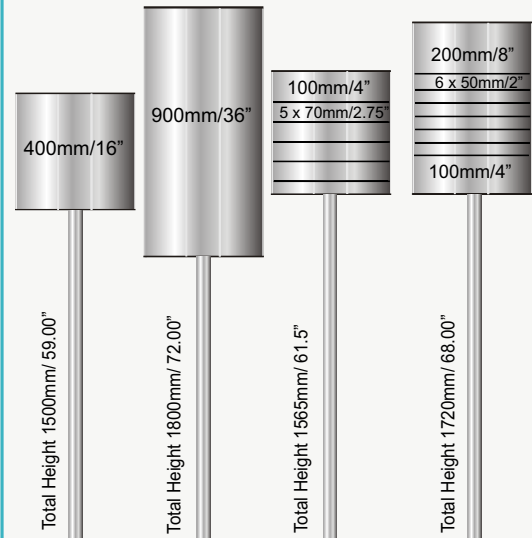

## AVAILABLE IN WIDE DESIGN ONLY

**PC-LET** 221mm 8.70"  
INSERT SIZE 217mm 8.50"

**PC-300** 300mm 11.81"  
INSERT SIZE 297mm 11.69"

**PC-400** 400mm 15.74"  
INSERT SIZE 396.5mm 15.61"

Floor Mounted Wide PCDSP4 PCDSP5 PCDSP6 PCDSP7 PCDSP8 PCDSP9 PCDSP10 PCDSP11 PCDSP12 PCDSP13 PCDSP14  
Free Standing Wide PCDSP4SA PCDSP5SA PCDSP6SA PCDSP7SA PCDSP8SA PCDSP9SA PCDSP10SA PCDSP11SA PCDSP12SA PCDSP13SA PCDSP14SA

**PC-500** 500mm 19.68"  
INSERT SIZE 497.5mm 19.59"

**PC-600** 600mm 23.62"  
INSERT SIZE 597.5mm 23.52"

Floor Mounted Wide PCDSP17 PCDSP18 PCDSP19 PCDSP21 PCDSP24 PCDSP25 PCDSP26  
Free Standing Wide PCDSP17SA PCDSP18SA PCDSP19SA PCDSP21SA PCDSP24SA PCDSP25SA PCDSP26SA