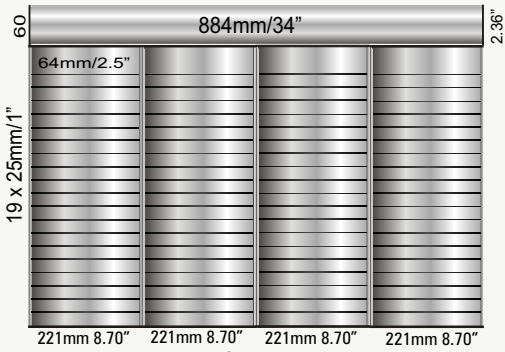

PC-LET WITH PC-60 HEADER

PCD33