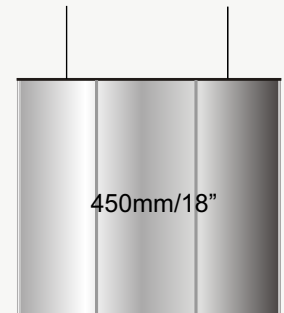

SLIM DESIGN

WIDE DESIGN

PCSUSECS1  
PCSUSECW1

PCSUSECS2  
PCSUSECW2

PCSUSECS3  
PCSUSECW3

PCSUSECS4  
PCSUSECW4

SLIM DESIGN  
WIDE DESIGN

**PC-500** 500mm 19.68" **PORTRAIT** INSERT SIZE 497.5mm 19.59"

500mm

Note: 3 pieces of extrusion

SLIM DESIGN  
WIDE DESIGN PCSUSECS5  
PCSUSECW5

PCSUSECS6  
PCSUSECW6

PCSUSECS7  
PCSUSECW7

PCSUSECS8  
PCSUSECW8

**PC-600** 600mm 23.62" **PORTRAIT** INSERT SIZE 597.5mm 23.52"