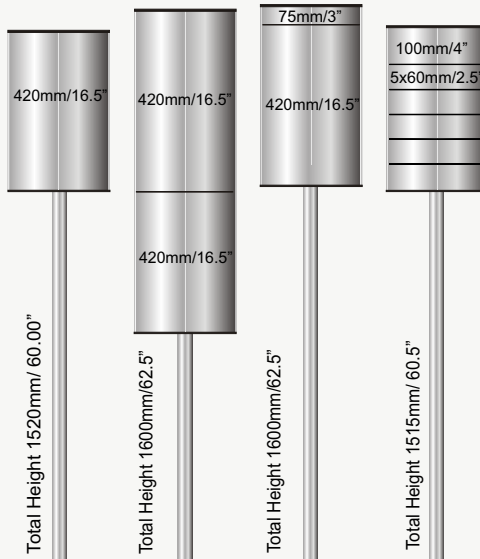

## PC-600 600mm 23.62" INSERT SIZE 597.5mm 23.52"

## AVAILABLE IN WIDE DESIGN ONLY

**PC-LET** 221mm 8.70"  
INSERT SIZE 217mm 8.50"

**PC-300** 300mm 11.81"  
INSERT SIZE 297mm 11.69"

**PC-400** 400mm 15.74"  
INSERT SIZE 396.5mm 15.61"

Floor Mounted Wide PCDSP4 PCDSP5 PCDSP6 PCDSP7 PCDSP8 PCDSP9 PCDSP10 PCDSP11 PCDSP12 PCDSP13 PCDSP14  
Free Standing Wide PCDSP4SA PCDSP5SA PCDSP6SA PCDSP7SA PCDSP8SA PCDSP9SA PCDSP10SA PCDSP11SA PCDSP12SA PCDSP13SA PCDSP14SA