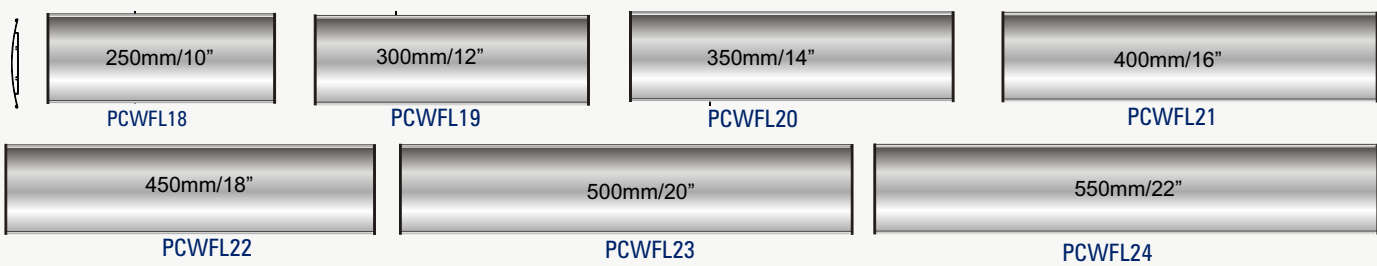

**PC-60** 60mm 2.36" **LANDSCAPE** INSERT SIZE 57.5mm 2.26"

**PC-80** 80mm 3.14" **LANDSCAPE** INSERT SIZE 77.5mm 3.05"

**PC-100** 100mm 3.93" **LANDSCAPE** INSERT SIZE 97.5mm 3.84"

**PC-120** 120mm 4.72" Landscape INSERT SIZE 117mm 4.61"