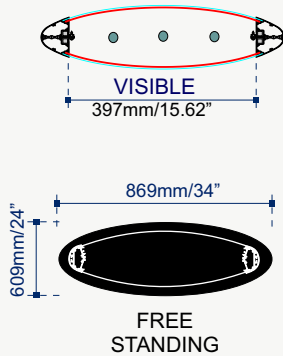

PCLD600

DOUBLE SIDED PYLONS

FLOOR MOUNTED
FREE STANDING