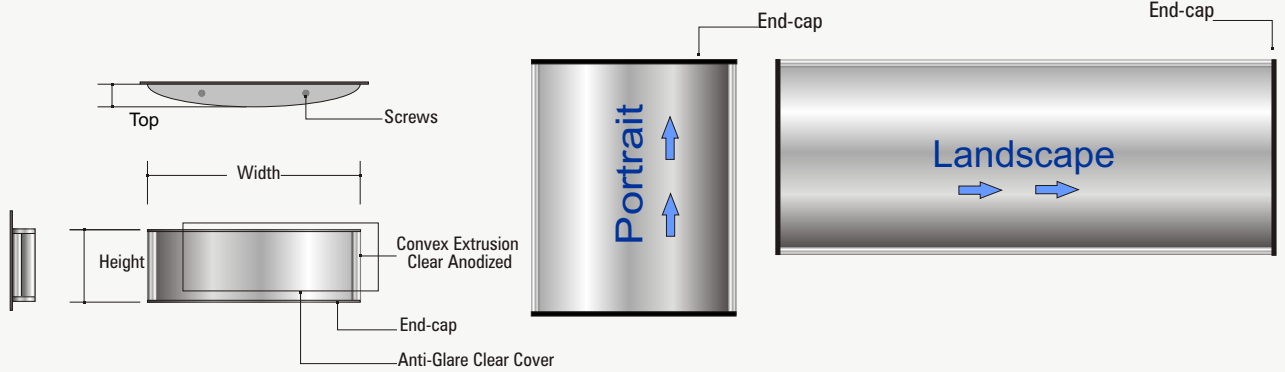

PC-40 40mm 1.57" **LANDSCAPE** INSERT SIZE 36mm 1.42"

PC-60 60mm 2.36" **LANDSCAPE** INSERT SIZE 57.5mm 2.26"

PC-80 80mm 3.14" **LANDSCAPE** INSERT SIZE 77.5mm 3.05"

PC-100 100mm 3.93" **LANDSCAPE** INSERT SIZE 97.5mm 3.84"