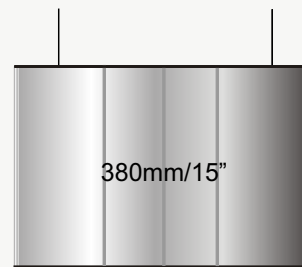

PCSUSECS11
PCSUSECW11