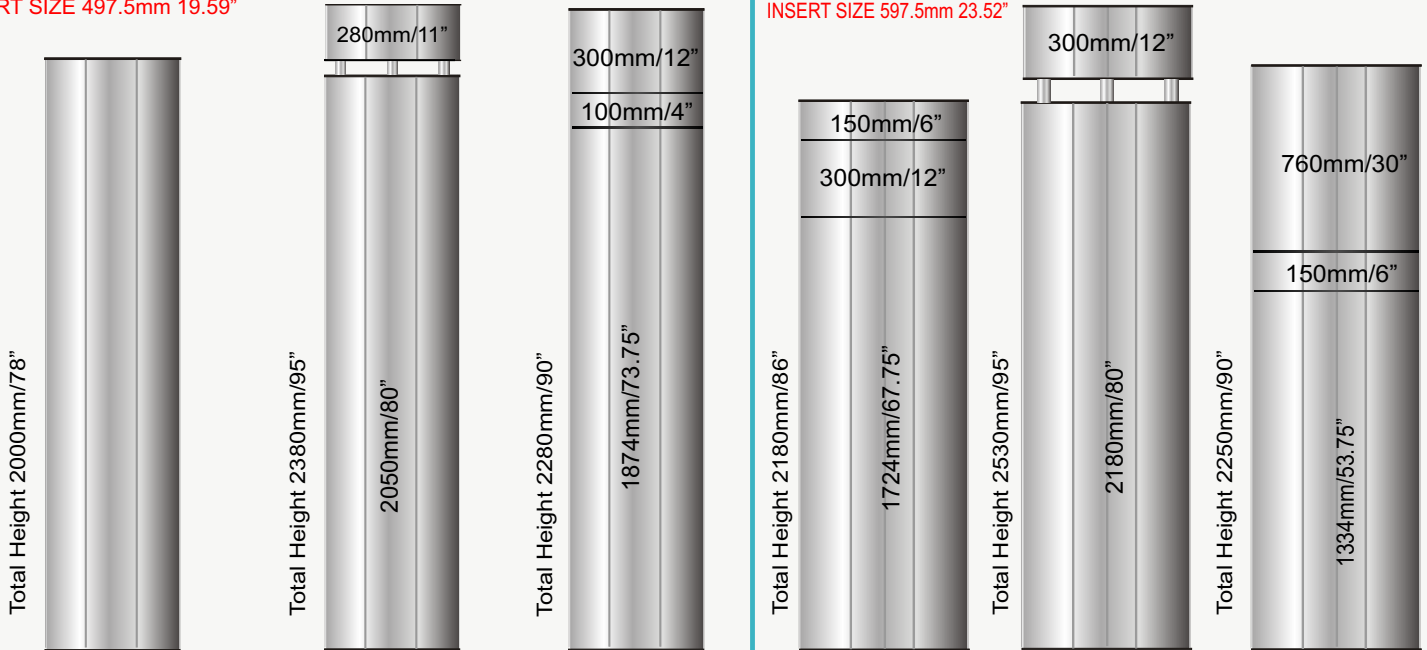

**PC-500** 500mm 19.68"  
INSERT SIZE 497.5mm 19.59"

**PC-600** 600mm 23.62"  
INSERT SIZE 597.5mm 23.52"

Floor Mounted Wide Free Standing Wide PCTR21 PCTR21SA PCTR23 PCTR23SA PCTR25 PCTR25SA PCTR27 PCTR27SA PCTR28 PCTR28SA PCTR29 PCTR29SA