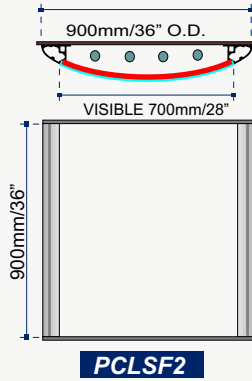

PC-LITE CONVEX ILLUMINATED SIGNS

WALL SINGLE SIDED SIGNS

PCLD600

DOUBLE SIDED PYLONS

FLOOR MOUNTED
FREE STANDING

PCLD600

DOUBLE SIDED PYLONS WITH DIVIDER

FLOOR MOUNTED
FREE STANDING