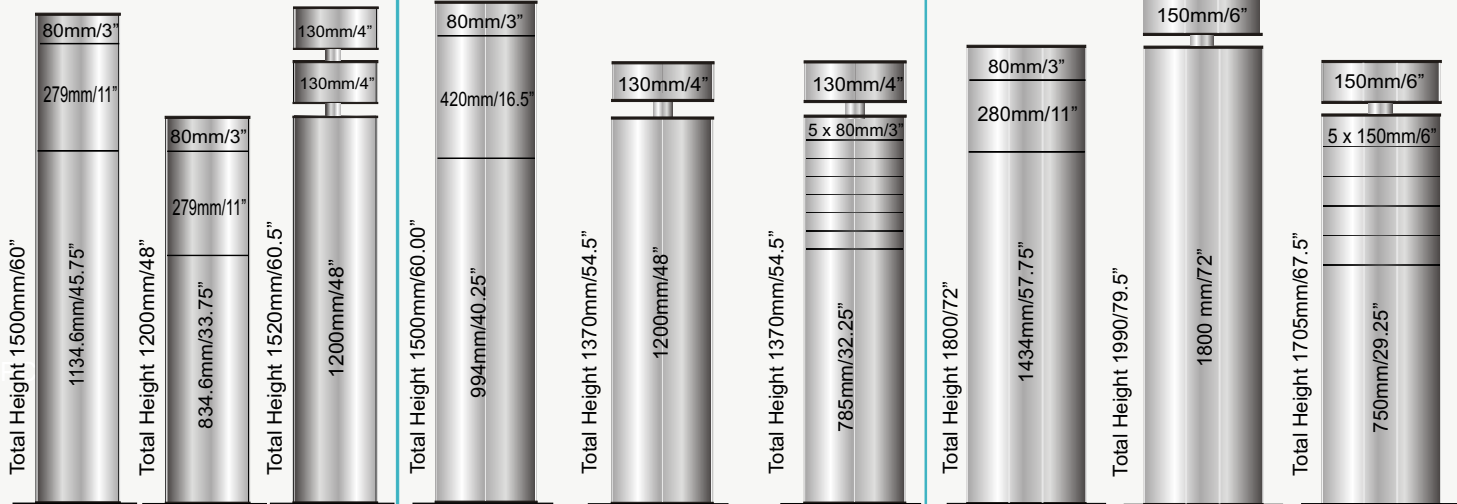

Floor Mounted Free Standing PCTR7 PCTR7SA PCTR8 PCTR8SA PCTR10 PCTR10SA PCTR12 PCTR12SA PCTR13 PCTR13SA PCTR14 PCTR14SA PCTR17 PCTR17SA PCTR18 PCTR18SA PCTR19 PCTR19SA