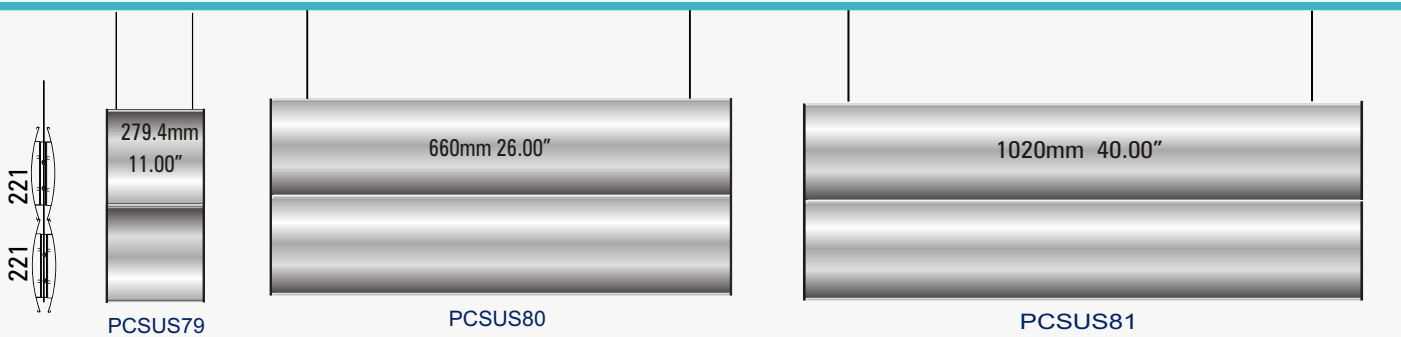

## SUSPENDED 2 ROWS

**PC-60** 60mm 2.36" **LANDSCAPE** INSERT SIZE 57.5mm 2.26"

**PC-80** 80mm 3.14" **LANDSCAPE** INSERT SIZE 77.5mm 3.05"

**PC-100** 100mm 3.93" **LANDSCAPE** INSERT SIZE 97.5mm 3.84"

**PC-120** 120mm 4.72" **LANDSCAPE** **INSERT SIZE 117mm 4.61"**

**PC-150** 150mm 5.90" **LANDSCAPE** **INSERT SIZE 147mm 5.79"**

**PC-200** 200mm 7.87" **LANDSCAPE** **INSERT SIZE 196mm 7.72"**

**PC-LET** 221mm 8.70" **LANDSCAPE** **INSERT SIZE 217mm 8.50"**

**PC-60** 60mm 2.36" **LANDSCAPE** **INSERT SIZE 57.5mm 2.26"**