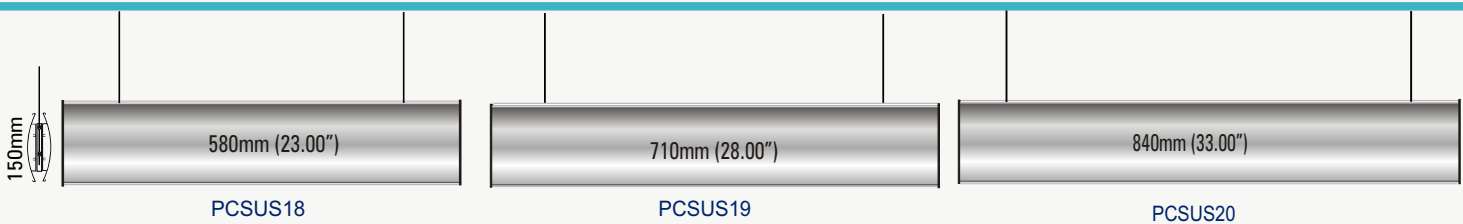

### SUSPENDED SINGLE ROW

<b>PC-60</b> 60mm 2.36" <b>LANDSCAPE</b> <b>INSERT SIZE 57.5mm 2.26"</b>  PCSUS1 (400mm/16") PCSUS2 (510mm/20") PCSUS3 (610mm/24")
<b>PC-80</b> 80mm 3.14" <b>LANDSCAPE</b> <b>INSERT SIZE 77.5mm 3.05"</b>  PCSUS4 (400mm/16") PCSUS5 (510mm/20") PCSUS6 (610mm/24") PCSUS7 (760mm/30")

**PC-100** 100mm 3.93" **LANDSCAPE** **INSERT SIZE 97.5mm 3.84"**

**PC-120** 120mm 4.72" **LANDSCAPE** **INSERT SIZE 117mm 4.61"**

**PC-150** 150mm 5.90" **LANDSCAPE** **INSERT SIZE 147mm 5.79"**

**PC-200** 200mm 7.87" **LANDSCAPE** **INSERT SIZE 196mm 7.72"**