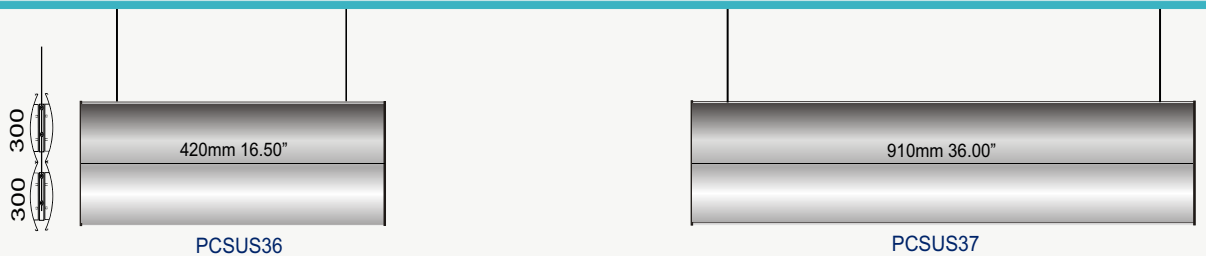

### SUSPENDED SINGLE ROW

<b>PC-60</b> 60mm 2.36" <b>LANDSCAPE</b> <b>INSERT SIZE 57.5mm 2.26"</b>  PCSUS1 (400mm/16") PCSUS2 (510mm/20") PCSUS3 (610mm/24")
<b>PC-80</b> 80mm 3.14" <b>LANDSCAPE</b> <b>INSERT SIZE 77.5mm 3.05"</b>  PCSUS4 (400mm/16") PCSUS5 (510mm/20") PCSUS6 (610mm/24") PCSUS7 (760mm/30")

**PC-100** 100mm 3.93" **LANDSCAPE** **INSERT SIZE 97.5mm 3.84"**

**PC-120** 120mm 4.72" **LANDSCAPE** **INSERT SIZE 117mm 4.61"**

**PC-150** 150mm 5.90" **LANDSCAPE** **INSERT SIZE 147mm 5.79"**

**PC-200** 200mm 7.87" **LANDSCAPE** **INSERT SIZE 196mm 7.72"**

**PC-LET** 221mm 8.70 **LANDSCAPE** **INSERT SIZE 217mm 8.50"**

**PC-300** 300mm 11.81 **LANDSCAPE** **INSERT SIZE 297mm 11.69"**

**PC-400** 400mm 15.74" **LANDSCAPE** INSERT SIZE 396.5mm 15.61"

**PC-500** 500mm 19.68" **LANDSCAPE** INSERT SIZE 497.5mm 19.59"