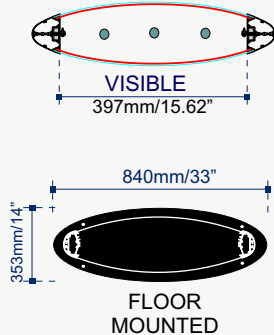

PCLD600

DOUBLE SIDED PYLONS WITH DIVIDER

FLOOR MOUNTED
FREE STANDING