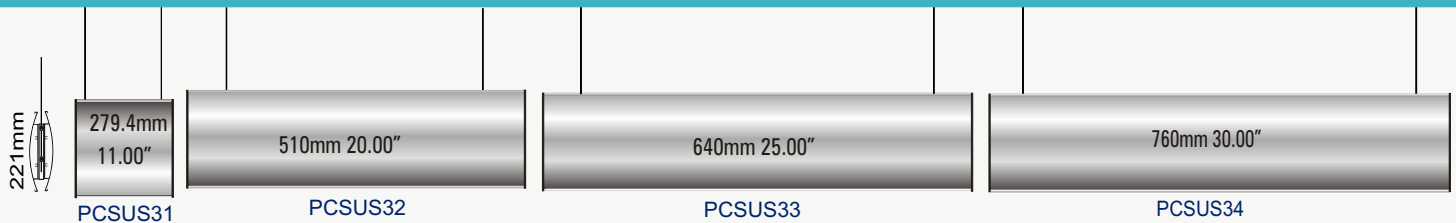

PC-LET 221mm 8.70 **LANDSCAPE** **INSERT SIZE 217mm 8.50"**