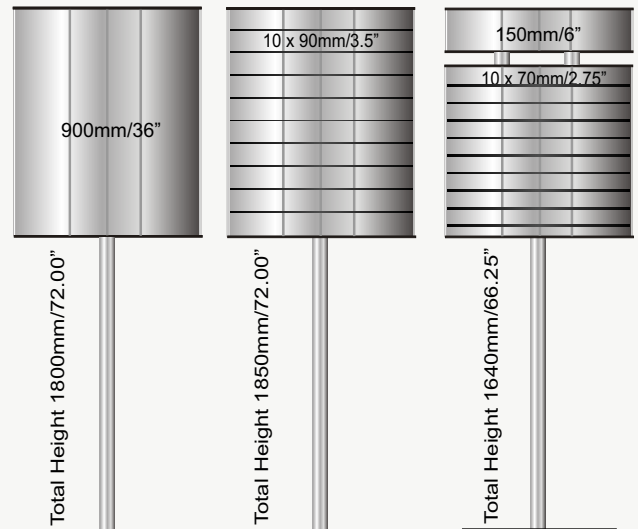

PC-600 600mm 23.62"
INSERT SIZE 597.5mm 23.52"