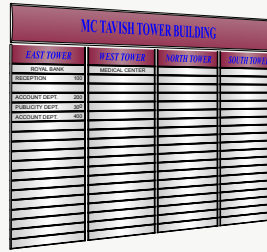

**PC-150** 150mm 5.90" **LANDSCAPE INSERT SIZE 147mm 5.79"**  
 NOTE: SET INCLUDES 1 PC-150 HEADER & 4 PC-80 SECTIONS

PCD26

PCD27

PCD28

**PC-200** 200mm 7.87" **LANDSCAPE INSERT SIZE 196mm 7.72"**  
 NOTE: SET INCLUDES 1 PC-200 HEADER & 4 PC-120 SECTIONS