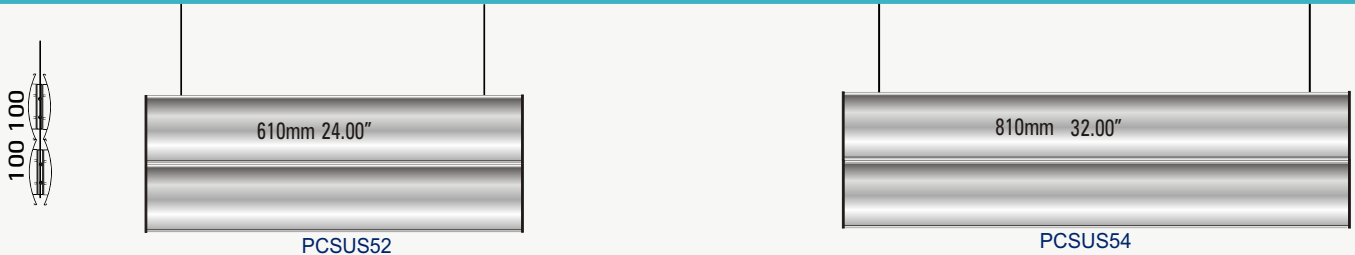

## SUSPENDED 2 ROWS

**PC-60** 60mm 2.36" **LANDSCAPE** INSERT SIZE 57.5mm 2.26"

**PC-80** 80mm 3.14" **LANDSCAPE** INSERT SIZE 77.5mm 3.05"

**PC-100** 100mm 3.93" **LANDSCAPE** INSERT SIZE 97.5mm 3.84"

**PC-120** 120mm 4.72" **LANDSCAPE** **INSERT SIZE 117mm 4.61"**

**PC-150** 150mm 5.90" **LANDSCAPE** **INSERT SIZE 147mm 5.79"**

**PC-200** 200mm 7.87" **LANDSCAPE** **INSERT SIZE 196mm 7.72"**

**PC-LET** 221mm 8.70" **LANDSCAPE** **INSERT SIZE 217mm 8.50"**

**PC-60** 60mm 2.36" **LANDSCAPE** **INSERT SIZE 57.5mm 2.26"**