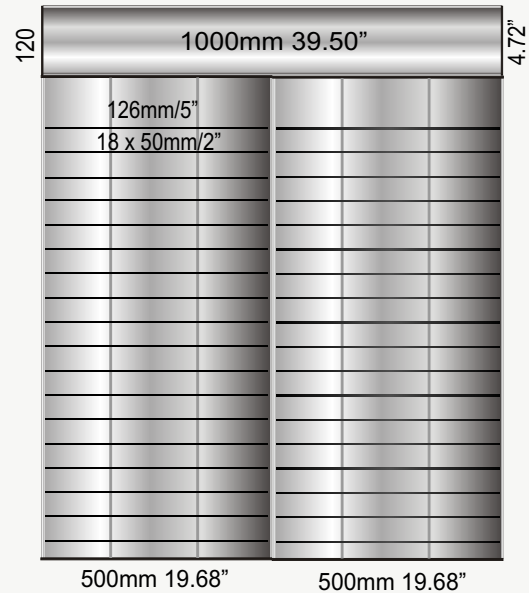

PC-500 WITH PC-120 HEADER

PCD36