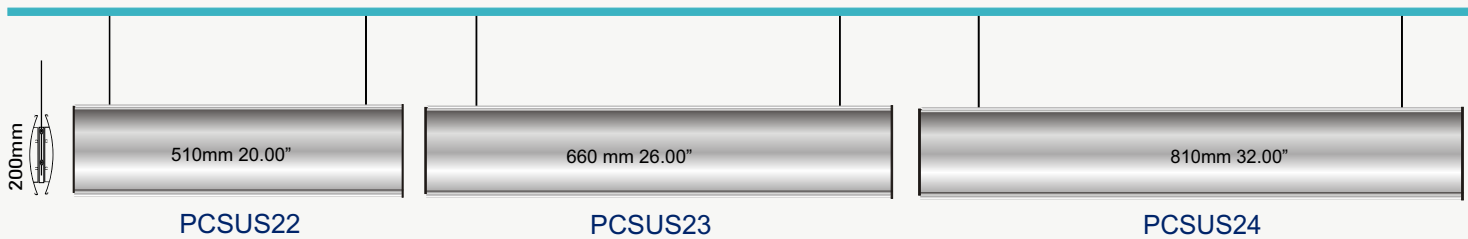

### SUSPENDED SINGLE ROW

<b>PC-60</b> 60mm 2.36" <b>LANDSCAPE</b> <b>INSERT SIZE 57.5mm 2.26"</b>  PCSUS1 (400mm/16") PCSUS2 (510mm/20") PCSUS3 (610mm/24")
<b>PC-80</b> 80mm 3.14" <b>LANDSCAPE</b> <b>INSERT SIZE 77.5mm 3.05"</b>  PCSUS4 (400mm/16") PCSUS5 (510mm/20") PCSUS6 (610mm/24") PCSUS7 (760mm/30")

**PC-100** 100mm 3.93" **LANDSCAPE** **INSERT SIZE 97.5mm 3.84"**

**PC-120** 120mm 4.72" **LANDSCAPE** **INSERT SIZE 117mm 4.61"**

**PC-150** 150mm 5.90" **LANDSCAPE** **INSERT SIZE 147mm 5.79"**

**PC-200** 200mm 7.87" **LANDSCAPE** **INSERT SIZE 196mm 7.72"**