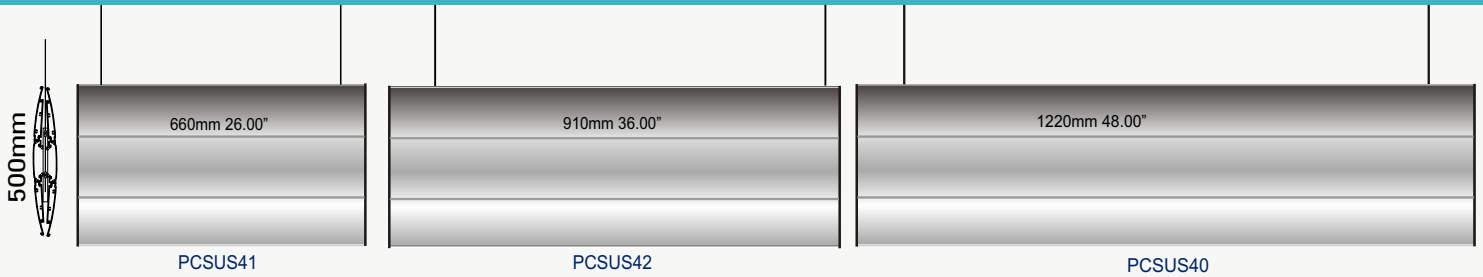

**PC-100** 100mm 3.93" **LANDSCAPE** **INSERT SIZE 97.5mm 3.84"**

**PC-120** 120mm 4.72" **LANDSCAPE** **INSERT SIZE 117mm 4.61"**

**PC-150** 150mm 5.90" **LANDSCAPE** **INSERT SIZE 147mm 5.79"**

**PC-200** 200mm 7.87" **LANDSCAPE** **INSERT SIZE 196mm 7.72"**

**PC-LET** 221mm 8.70 **LANDSCAPE** **INSERT SIZE 217mm 8.50"**

**PC-300** 300mm 11.81 **LANDSCAPE** **INSERT SIZE 297mm 11.69"**

**PC-400** 400mm 15.74" **LANDSCAPE** INSERT SIZE 396.5mm 15.61"

**PC-500** 500mm 19.68" **LANDSCAPE** INSERT SIZE 497.5mm 19.59"

## SUSPENDED 2 ROWS

**PC-60** 60mm 2.36" **LANDSCAPE** INSERT SIZE 57.5mm 2.26"

**PC-80** 80mm 3.14" **LANDSCAPE** INSERT SIZE 77.5mm 3.05"

**PC-100** 100mm 3.93" **LANDSCAPE** INSERT SIZE 97.5mm 3.84"

**PC-120** 120mm 4.72" **LANDSCAPE** **INSERT SIZE 117mm 4.61"**