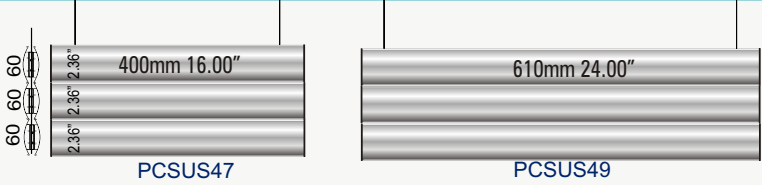

## SUSPENDED 2 ROWS

**PC-60** 60mm 2.36" **LANDSCAPE** INSERT SIZE 57.5mm 2.26"

**PC-80** 80mm 3.14" **LANDSCAPE** INSERT SIZE 77.5mm 3.05"

**PC-100** 100mm 3.93" **LANDSCAPE** INSERT SIZE 97.5mm 3.84"

**PC-120** 120mm 4.72" **LANDSCAPE** **INSERT SIZE 117mm 4.61"**

**PC-150** 150mm 5.90" **LANDSCAPE** **INSERT SIZE 147mm 5.79"**

**PC-200** 200mm 7.87" **LANDSCAPE** **INSERT SIZE 196mm 7.72"**

**PC-LET** 221mm 8.70" **LANDSCAPE** **INSERT SIZE 217mm 8.50"**

**PC-60** 60mm 2.36" **LANDSCAPE** **INSERT SIZE 57.5mm 2.26"**

**PC-80** 80mm 3.14" **LANDSCAPE** **INSERT SIZE 77.5mm 3.05"**

**PC-100** 100mm 3.93" **INSERT SIZE 97.5mm 3.84**

**PC-120** 120mm 4.72" **INSERT SIZE 117mm 4.61"**

**PC-150** 150mm 5.90" **INSERT SIZE 117mm 4.61"**