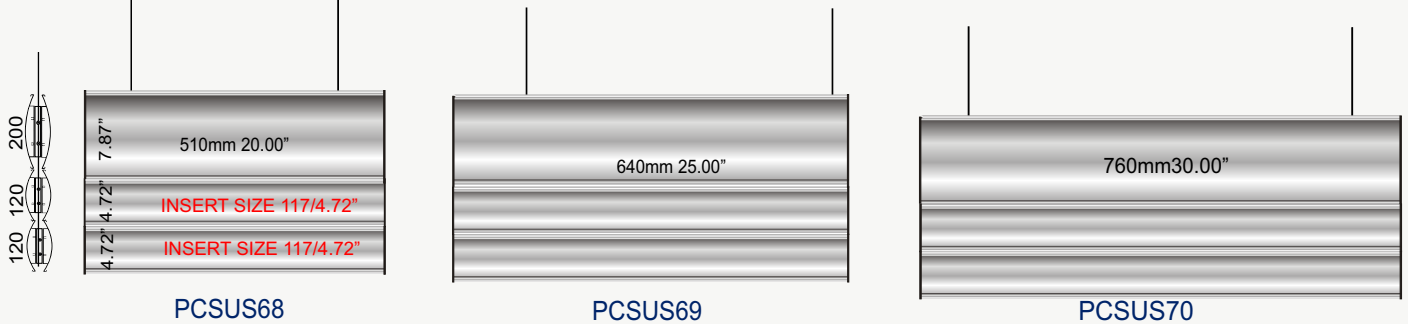

**PC-80** 80mm 3.14" **LANDSCAPE** **INSERT SIZE 77.5mm 3.05"**

**PC-100** 100mm 3.93" **INSERT SIZE 97.5mm 3.84**

**PC-120** 120mm 4.72" **INSERT SIZE 117mm 4.61"**

**PC-150** 150mm 5.90" **INSERT SIZE 117mm 4.61"**

**PC-200** 200mm 7.87" **LANDSCAPE** **INSERT SIZE 196mm 7.72"**

**PC-LET** 221mm 8.70" **LANDSCAPE** **INSERT SIZE 217mm 8.50"**

**PC-400** 400mm 15.74" **PORTRAIT** INSERT SIZE 396.5mm 15.61"

400mm

Note: 3 pieces of extrusion