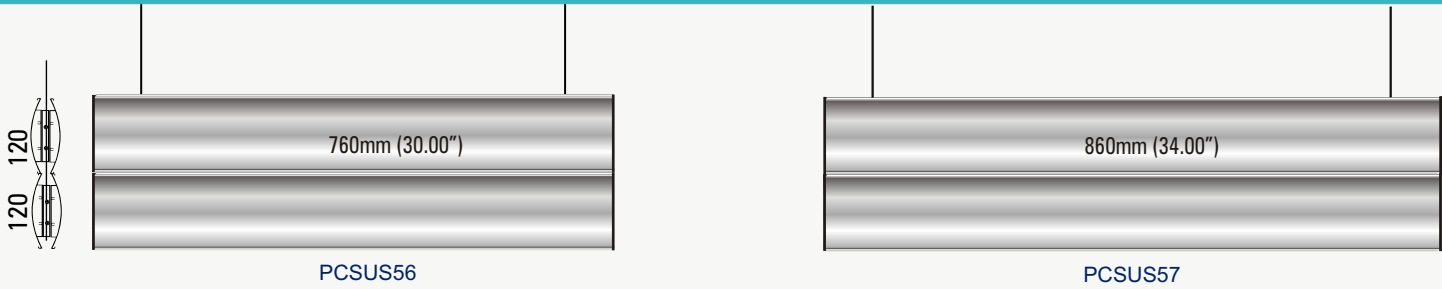

## SUSPENDED 2 ROWS

**PC-60** 60mm 2.36" **LANDSCAPE** INSERT SIZE 57.5mm 2.26"

**PC-80** 80mm 3.14" **LANDSCAPE** INSERT SIZE 77.5mm 3.05"

**PC-100** 100mm 3.93" **LANDSCAPE** INSERT SIZE 97.5mm 3.84"

**PC-120** 120mm 4.72" **LANDSCAPE** **INSERT SIZE 117mm 4.61"**

**PC-150** 150mm 5.90" **LANDSCAPE** **INSERT SIZE 147mm 5.79"**

**PC-200** 200mm 7.87" **LANDSCAPE** **INSERT SIZE 196mm 7.72"**

**PC-LET** 221mm 8.70" **LANDSCAPE** **INSERT SIZE 217mm 8.50"**

**PC-60** 60mm 2.36" **LANDSCAPE** **INSERT SIZE 57.5mm 2.26"**