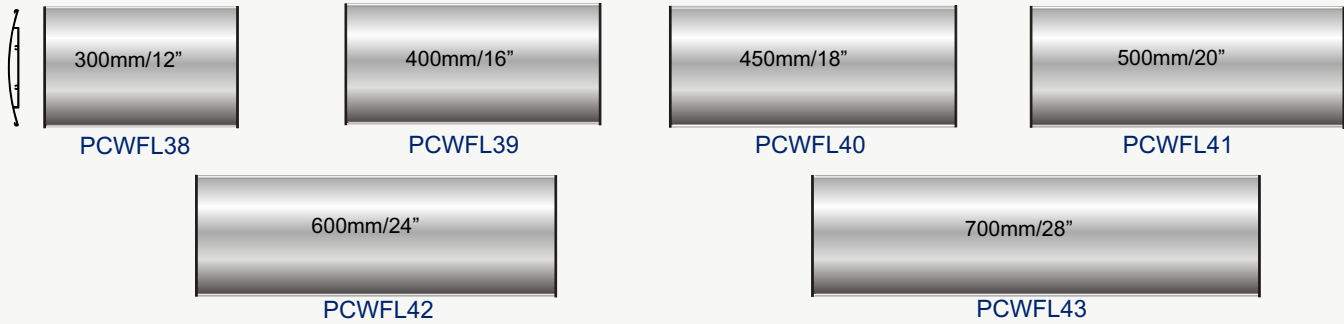

**PC-60** 60mm 2.36" **LANDSCAPE** INSERT SIZE 57.5mm 2.26"

**PC-80** 80mm 3.14" **LANDSCAPE** INSERT SIZE 77.5mm 3.05"

**PC-100** 100mm 3.93" **LANDSCAPE** INSERT SIZE 97.5mm 3.84"

**PC-120** 120mm 4.72" Landscape INSERT SIZE 117mm 4.61"

**PC-150** 150mm 5.90" Landscape INSERT SIZE 147mm 5.79"

**PC-200** 200mm 7.87" Landscape INSERT SIZE 196mm 7.72"

**PC-LET** 221mm 8.70" Landscape INSERT SIZE 217mm 8.54"

**PC-300** 300mm 11.81" Landscape INSERT SIZE 297mm 11.69"