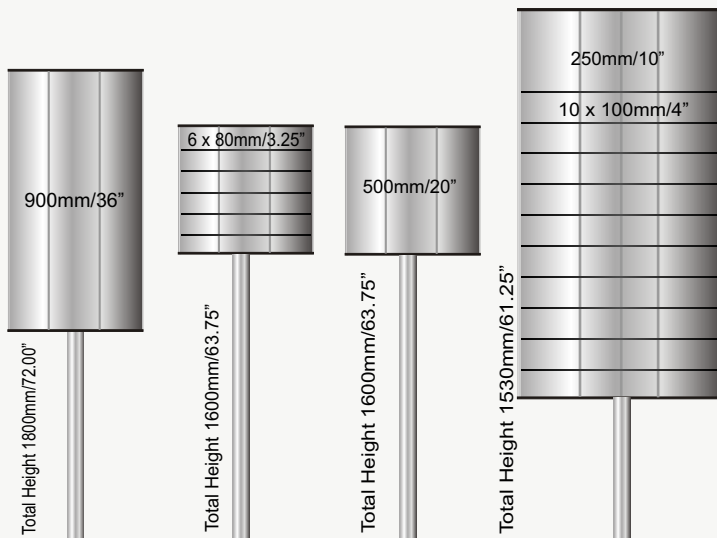

## AVAILABLE IN WIDE DESIGN ONLY

**PC-LET** 221mm 8.70"  
INSERT SIZE 217mm 8.50"

**PC-300** 300mm 11.81"  
INSERT SIZE 297mm 11.69"

**PC-400** 400mm 15.74"  
INSERT SIZE 396.5mm 15.61"

Floor Mounted Wide PCDSP4 PCDSP5 PCDSP6 PCDSP7 PCDSP8 PCDSP9 PCDSP10 PCDSP11 PCDSP12 PCDSP13 PCDSP14  
Free Standing Wide PCDSP4SA PCDSP5SA PCDSP6SA PCDSP7SA PCDSP8SA PCDSP9SA PCDSP10SA PCDSP11SA PCDSP12SA PCDSP13SA PCDSP14SA

**PC-500** 500mm 19.68"  
INSERT SIZE 497.5mm 19.59"

**PC-600** 600mm 23.62"  
INSERT SIZE 597.5mm 23.52"

Floor Mounted Wide PCDSP17 PCDSP18 PCDSP19 PCDSP21 PCDSP24 PCDSP25 PCDSP26  
Free Standing Wide PCDSP17SA PCDSP18SA PCDSP19SA PCDSP21SA PCDSP24SA PCDSP25SA PCDSP26SA