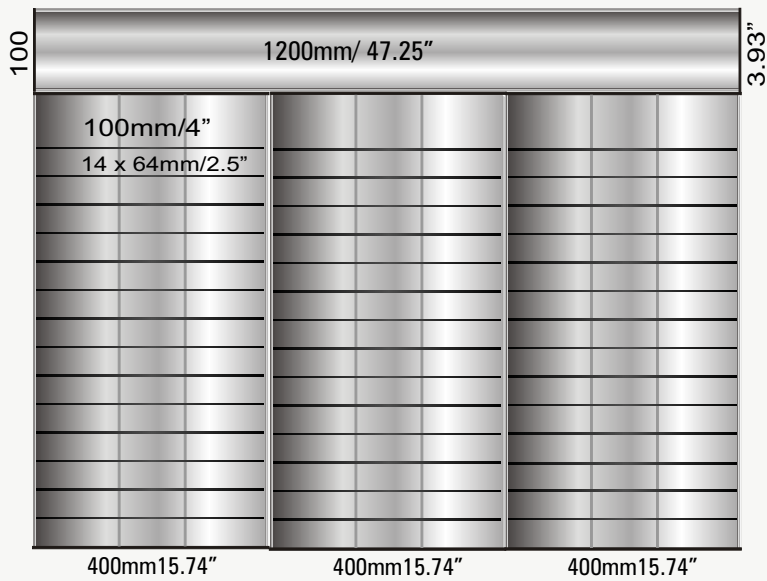

PC-400 WITH PC-100 HEADER

PCD35