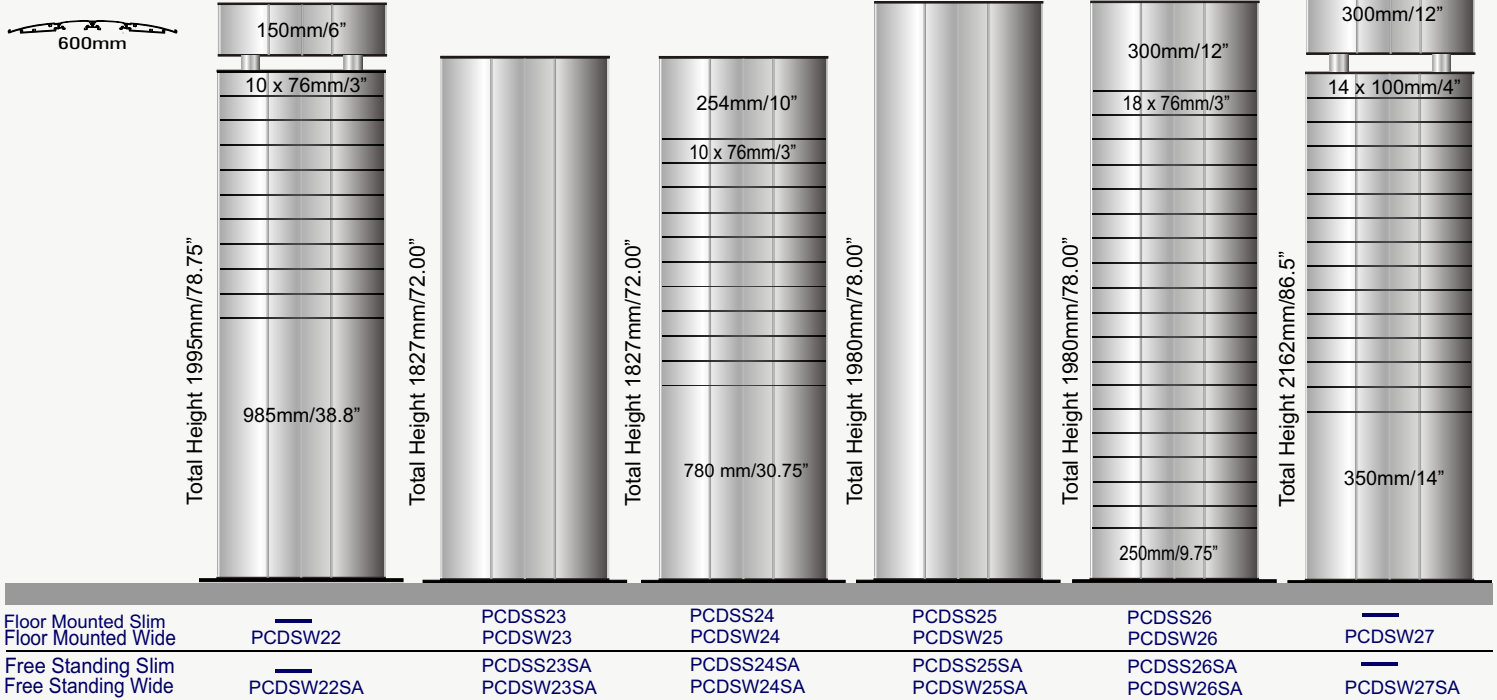

PC-600 600mm 23.62" INSERT SIZE 597.5mm 23.52"