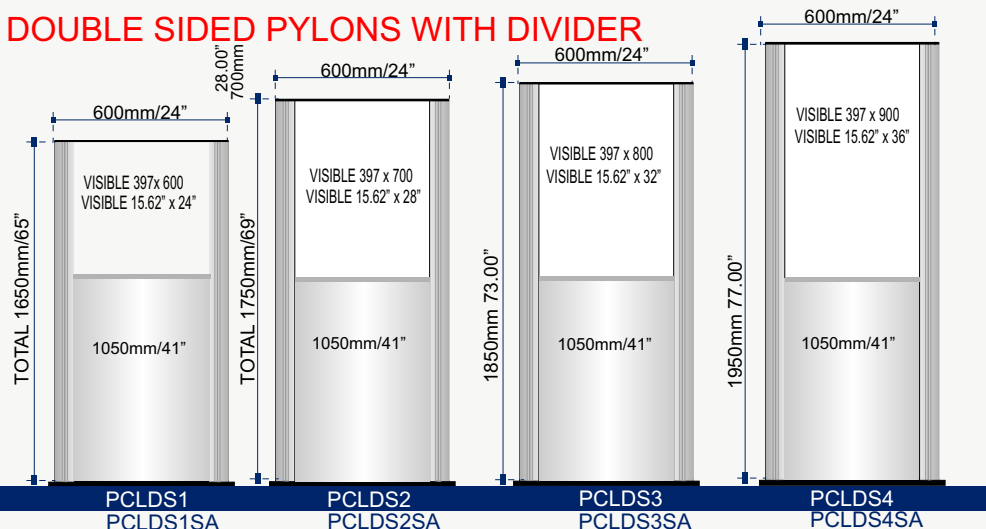

PCLD600

DOUBLE SIDED PYLONS WITH DIVIDER

FLOOR MOUNTED
FREE STANDING