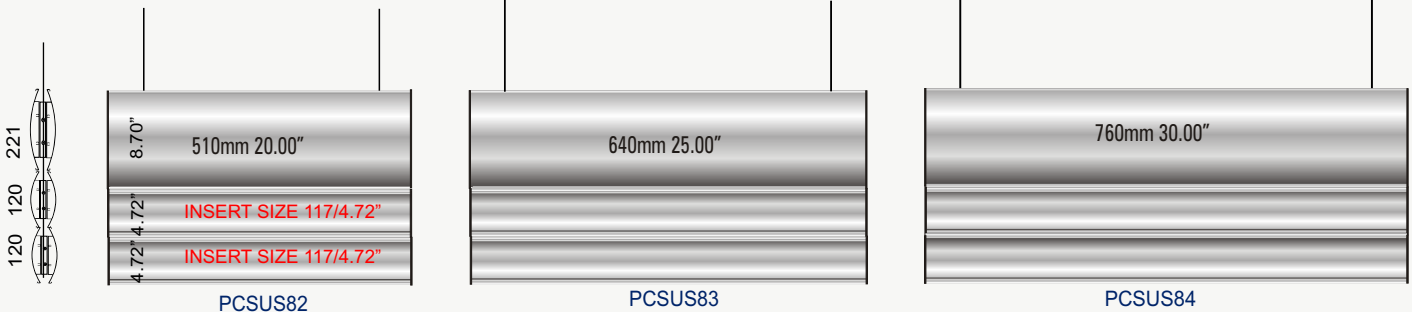

**PC-80** 80mm 3.14" **LANDSCAPE** **INSERT SIZE 77.5mm 3.05"**

**PC-100** 100mm 3.93" **INSERT SIZE 97.5mm 3.84**

**PC-120** 120mm 4.72" **INSERT SIZE 117mm 4.61"**

**PC-150** 150mm 5.90" **INSERT SIZE 117mm 4.61"**

**PC-200** 200mm 7.87" **LANDSCAPE** **INSERT SIZE 196mm 7.72"**

**PC-LET** 221mm 8.70" **LANDSCAPE** **INSERT SIZE 217mm 8.50"**

**PC-400** 400mm 15.74" **PORTRAIT** INSERT SIZE 396.5mm 15.61"

400mm

Note: 3 pieces of extrusion