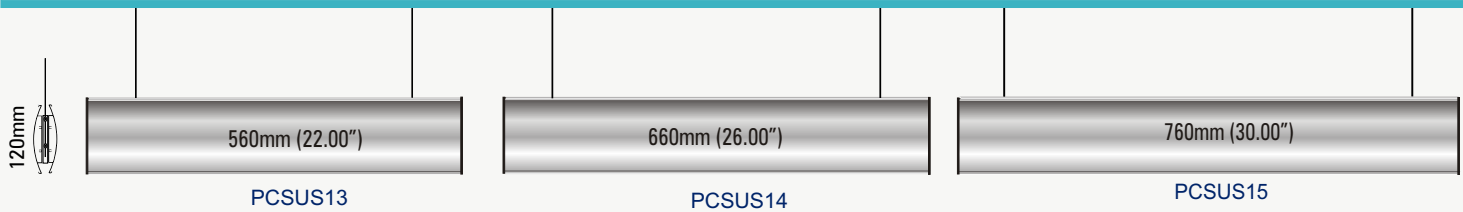

### SUSPENDED SINGLE ROW

<b>PC-60</b> 60mm 2.36" <b>LANDSCAPE</b> <b>INSERT SIZE 57.5mm 2.26"</b>  PCSUS1 (400mm/16") PCSUS2 (510mm/20") PCSUS3 (610mm/24")
<b>PC-80</b> 80mm 3.14" <b>LANDSCAPE</b> <b>INSERT SIZE 77.5mm 3.05"</b>  PCSUS4 (400mm/16") PCSUS5 (510mm/20") PCSUS6 (610mm/24") PCSUS7 (760mm/30")

**PC-100** 100mm 3.93" **LANDSCAPE** **INSERT SIZE 97.5mm 3.84"**

**PC-120** 120mm 4.72" **LANDSCAPE** **INSERT SIZE 117mm 4.61"**

**PC-150** 150mm 5.90" **LANDSCAPE** **INSERT SIZE 147mm 5.79"**

**PC-200** 200mm 7.87" **LANDSCAPE** **INSERT SIZE 196mm 7.72"**