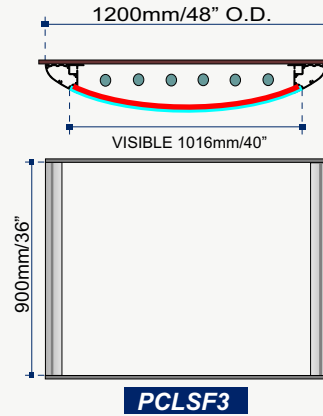

PC-LITE CONVEX ILLUMINATED SIGNS

WALL SINGLE SIDED SIGNS

PCLD600

DOUBLE SIDED PYLONS

FLOOR MOUNTED
FREE STANDING

PCLD600

DOUBLE SIDED PYLONS WITH DIVIDER

FLOOR MOUNTED
FREE STANDING