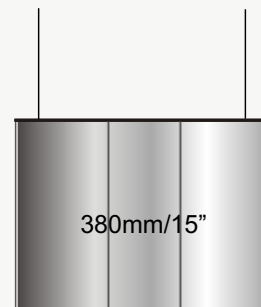

**PC-200** 200mm 7.87" **LANDSCAPE** **INSERT SIZE 196mm 7.72"**

**PC-LET** 221mm 8.70" **LANDSCAPE** **INSERT SIZE 217mm 8.50"**

**PC-400** 400mm 15.74" **PORTRAIT** INSERT SIZE 396.5mm 15.61"

400mm

Note: 3 pieces of extrusion

SLIM DESIGN

WIDE DESIGN

PCSUSECS1  
PCSUSECW1

PCSUSECS2  
PCSUSECW2

PCSUSECS3  
PCSUSECW3

PCSUSECS4  
PCSUSECW4

SLIM DESIGN  
WIDE DESIGN

**PC-500** 500mm 19.68" **PORTRAIT** INSERT SIZE 497.5mm 19.59"

500mm

Note: 3 pieces of extrusion

SLIM DESIGN  
WIDE DESIGN PCSUSECS5  
PCSUSECW5

PCSUSECS6  
PCSUSECW6

PCSUSECS7  
PCSUSECW7

PCSUSECS8  
PCSUSECW8

**PC-600** 600mm 23.62" **PORTRAIT** INSERT SIZE 597.5mm 23.52"