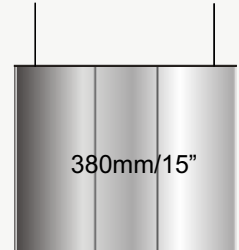

**PC-200** 200mm 7.87" **LANDSCAPE** **INSERT SIZE 196mm 7.72"**

**PC-LET** 221mm 8.70" **LANDSCAPE** **INSERT SIZE 217mm 8.50"**

**PC-400** 400mm 15.74" **PORTRAIT** INSERT SIZE 396.5mm 15.61"

400mm

Note: 3 pieces of extrusion

SLIM DESIGN

WIDE DESIGN

PCSUSECS1  
PCSUSECW1

PCSUSECS2  
PCSUSECW2

PCSUSECS3  
PCSUSECW3

PCSUSECS4  
PCSUSECW4

SLIM DESIGN  
WIDE DESIGN

**PC-500** 500mm 19.68" **PORTRAIT** INSERT SIZE 497.5mm 19.59"

500mm

Note: 3 pieces of extrusion

SLIM DESIGN  
WIDE DESIGN PCSUSECS5  
PCSUSECW5

PCSUSECS6  
PCSUSECW6

PCSUSECS7  
PCSUSECW7

PCSUSECS8  
PCSUSECW8

**PC-600** 600mm 23.62" **PORTRAIT** INSERT SIZE 597.5mm 23.52"