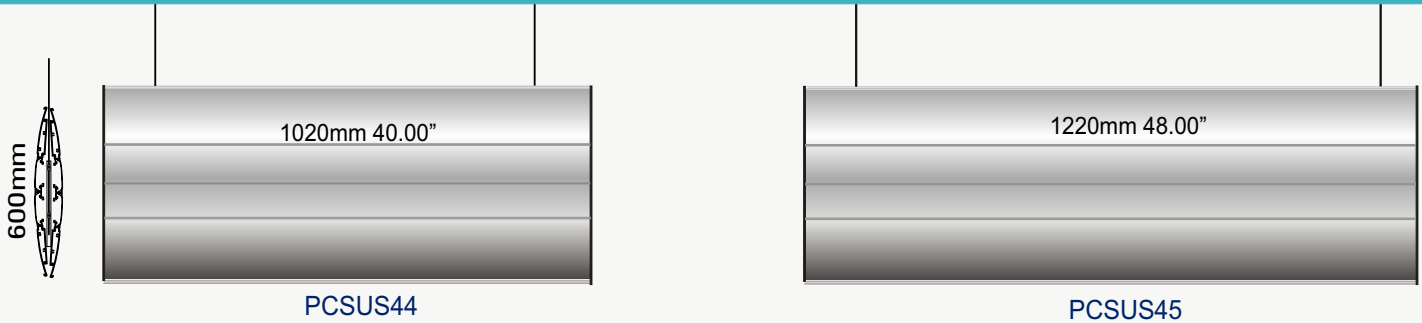

PC-600 600mm 23.68" **LANDSCAPE** INSERT SIZE 597.5mm 23.52"