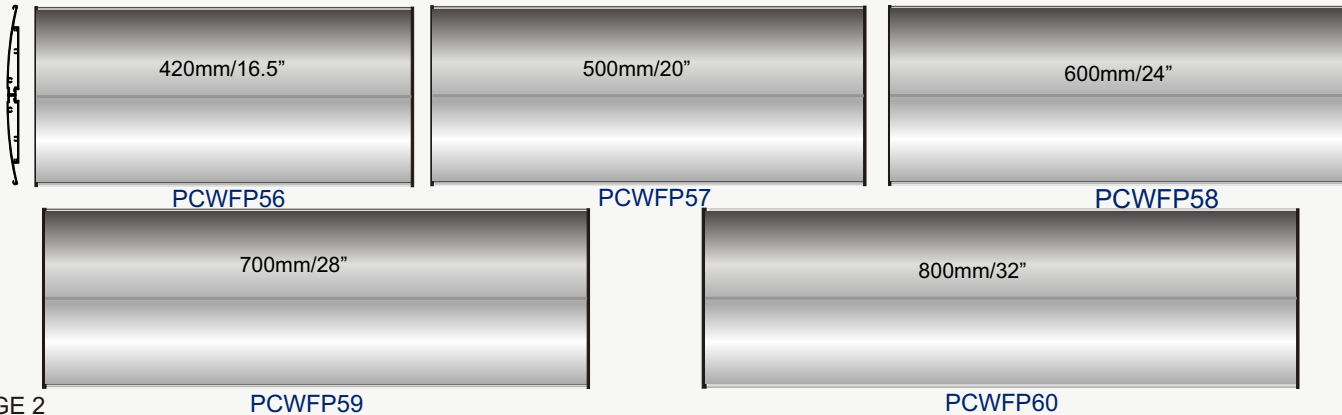

**PC-150** 150mm 5.90" Landscape INSERT SIZE 147mm 5.79"

**PC-200** 200mm 7.87" Landscape INSERT SIZE 196mm 7.72"

**PC-LET** 221mm 8.70" Landscape INSERT SIZE 217mm 8.54"

**PC-300** 300mm 11.81" Landscape INSERT SIZE 297mm 11.69"