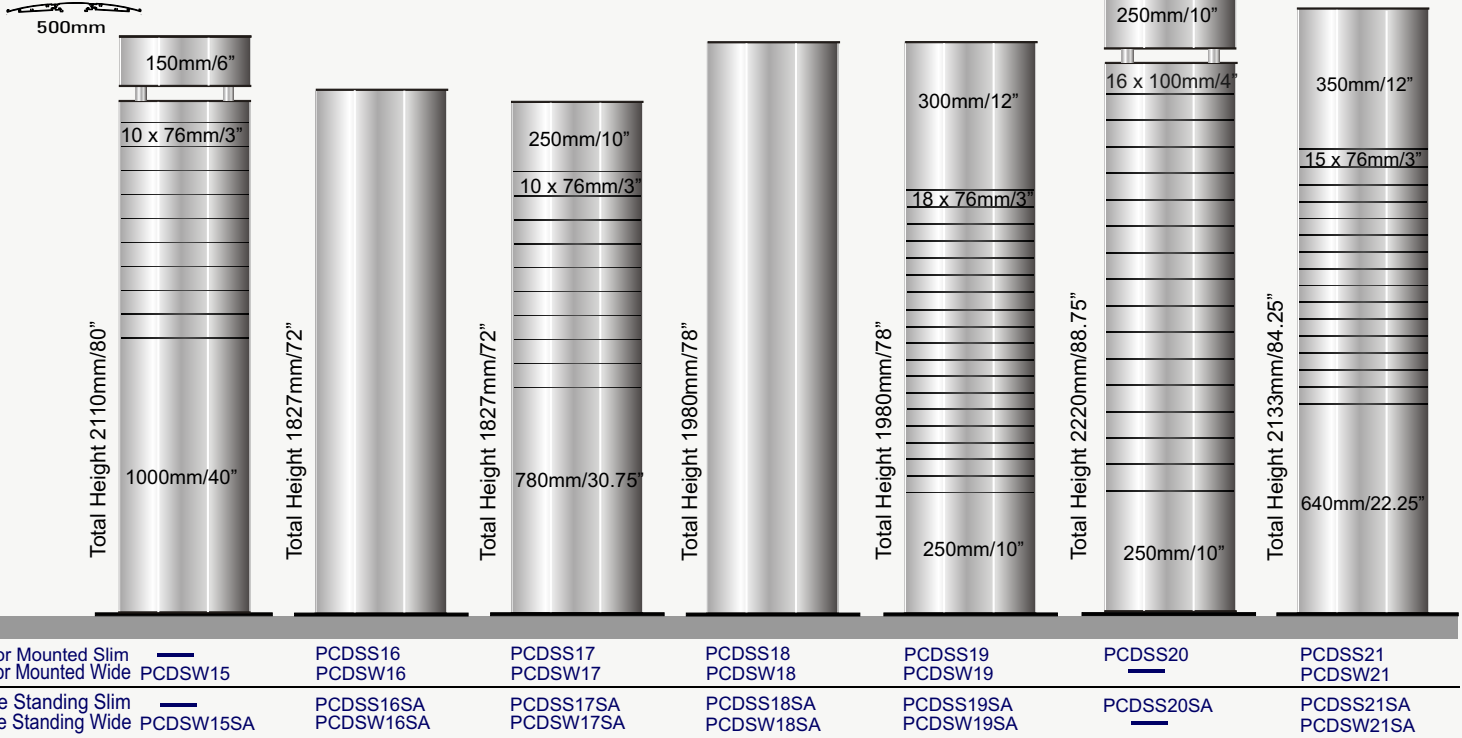

PC-500 500mm 19.68" INSERT SIZE 497.5mm 19.59"