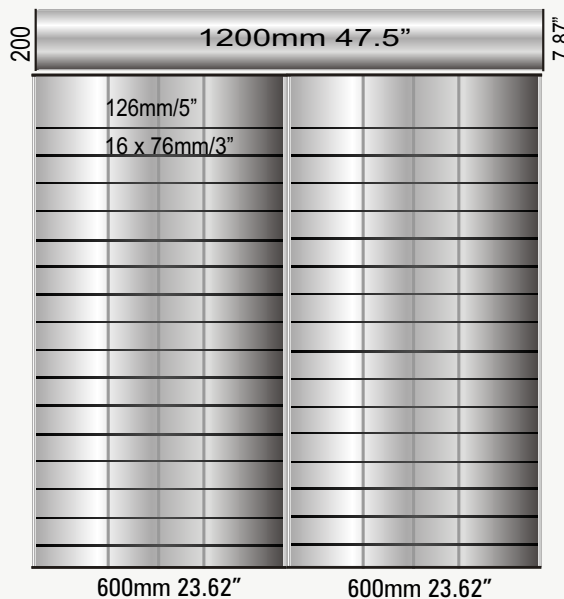

PC-600 WITH PC-200 HEADER

PCD37