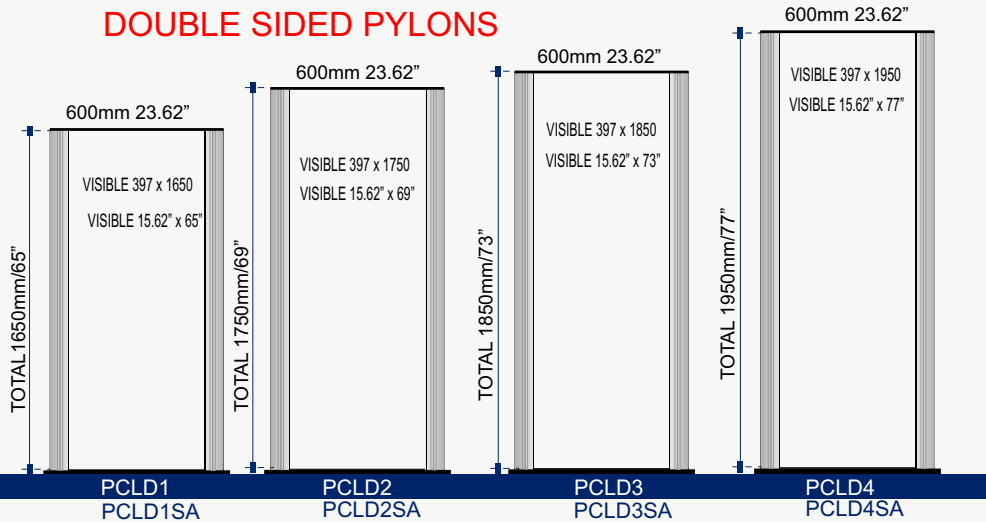

PCLD600

DOUBLE SIDED PYLONS

FLOOR MOUNTED
FREE STANDING